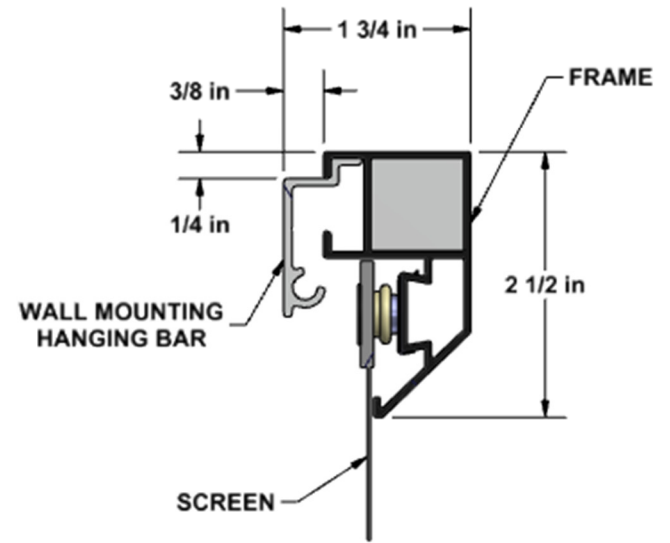

Cima Fixed Frame 16:9 Format

Diagonal (A)	Image Height (B)	Image Width (C)	Overall Height (D)	Overall Width (E)	Screen Weight
100"	49"	87"	54"	92"	40 lbs
110"	54"	96"	59"	101"	45 lbs
123"	60"	107"	65"	112"	55 lbs
135"	66"	118"	71"	123"	60 lbs
150"	73.5"	130.75"	78.5"	135.75"	70 lbs
165"	80.75"	143.75"	85.75"	148.75"	85 lbs
188"	92"	164"	97"	169"	105 lbs

SIDE VIEW

FRONT VIEW

Diagonal	Hanging Bar Length (F)
100"	49.5"
110"	65.5"
123"	65.5"
135"	65.5"
150"	97.5"
165"	97.5"
188"	97.5"

BACK VIEW

TOP FRAME

BOTTOM FRAME

Diagonal	Shipping Crate Length (G)	Shipping Weight
100"	98"	50 lbs
110"	107"	55 lbs
123"	118"	65 lbs
135"	129"	70 lbs
150"	141.75"	80 lbs
165"	154.75"	95 lbs
188"	175"	115 lbs