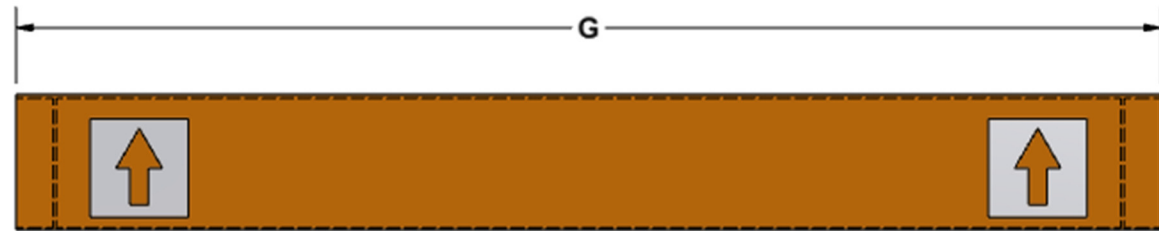

Cima Fixed Frame 16:9 Format

Diagonal (A)	Image Height (B)	Image Width (C)	Overall Height (D)	Overall Width (E)	Screen Weight
100"	49"	87"	54"	92"	40 lbs
110"	54"	96"	59"	101"	45 lbs
123"	60"	107"	65"	112"	55 lbs
135"	66"	118"	71"	123"	60 lbs
150"	73.5"	130.75"	78.5"	135.75"	70 lbs
165"	80.75"	143.75"	85.75"	148.75"	85 lbs
188"	92"	164"	97"	169"	105 lbs

SIDE VIEW

FRONT VIEW

Diagonal	Hanging Bar Length (F)
100"	49.5"
110"	65.5"
123"	65.5"
135"	65.5"
150"	97.5"
165"	97.5"
188"	97.5"

BACK VIEW

TOP FRAME

BOTTOM FRAME

Diagonal	Shipping Crate Length (G)	Shipping Weight
100"	98"	50 lbs
110"	107"	55 lbs
123"	118"	65 lbs
135"	129"	70 lbs
150"	141.75"	80 lbs
165"	154.75"	95 lbs
188"	175"	115 lbs

SHIPPING CRATE VIEWS