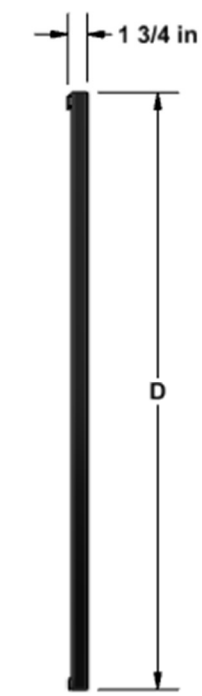

Cima Fixed Frame 16:9 Format

Diagonal (A)	Image Height (B)	Image Width (C)	Overall Height (D)	Overall Width (E)	Screen Weight
100"	49"	87"	54"	92"	40 lbs
110"	54"	96"	59"	101"	45 lbs
123"	60"	107"	65"	112"	55 lbs
135"	66"	118"	71"	123"	60 lbs
150"	73.5"	130.75"	78.5"	135.75"	70 lbs
165"	80.75"	143.75"	85.75"	148.75"	85 lbs
188"	92"	164"	97"	169"	105 lbs

SIDE VIEW

FRONT VIEW

Diagonal	Hanging Bar Length (F)
100"	49.5"
110"	65.5"
123"	65.5"
135"	65.5"
150"	97.5"
165"	97.5"
188"	97.5"

BACK VIEW

TOP FRAME

BOTTOM FRAME

Diagonal	Shipping Crate Length (G)	Shipping Weight
100"	98"	50 lbs
110"	107"	55 lbs
123"	118"	65 lbs
135"	129"	70 lbs
150"	141.75"	80 lbs
165"	154.75"	95 lbs
188"	175"	115 lbs

SHIPPING CRATE VIEWS