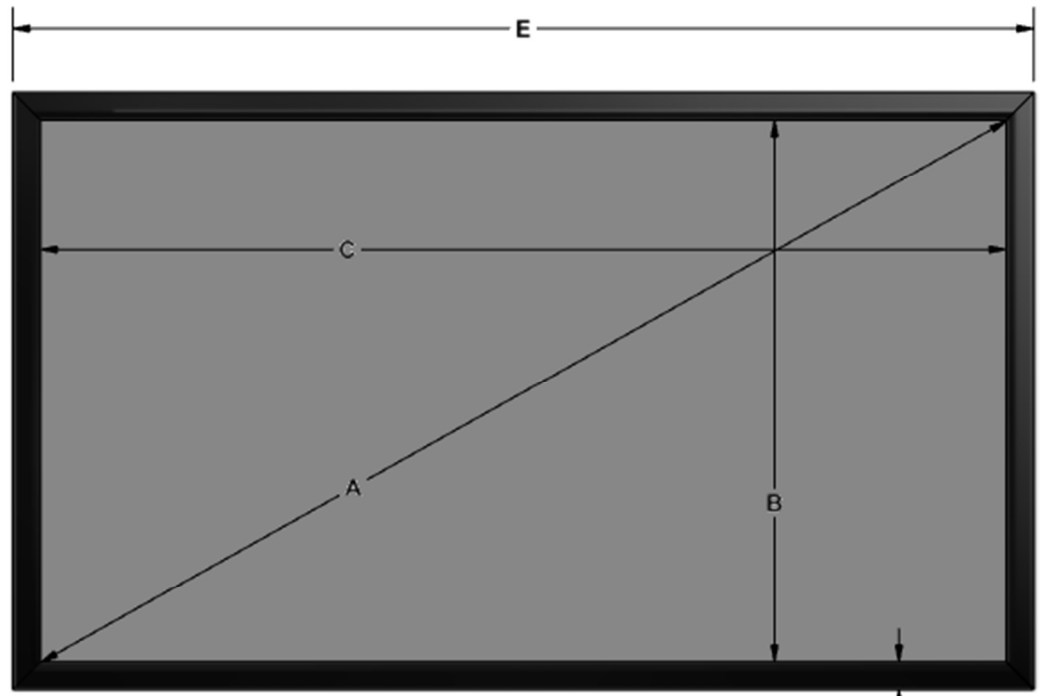

Cima Fixed Frame 16:9 Format

Diagonal (A)	Image Height (B)	Image Width (C)	Overall Height (D)	Overall Width (E)	Screen Weight
100"	49"	87"	54"	92"	40 lbs
110"	54"	96"	59"	101"	45 lbs
123"	60"	107"	65"	112"	55 lbs
135"	66"	118"	71"	123"	60 lbs
150"	73.5"	130.75"	78.5"	135.75"	70 lbs
165"	80.75"	143.75"	85.75"	148.75"	85 lbs
188"	92"	164"	97"	169"	105 lbs

SIDE VIEW

FRONT VIEW

Diagonal	Hanging Bar Length (F)
100"	49.5"
110"	65.5"
123"	65.5"
135"	65.5"
150"	97.5"
165"	97.5"
188"	97.5"

BACK VIEW

TOP FRAME

BOTTOM FRAME

Diagonal	Shipping Crate Length (G)	Shipping Weight
100"	98"	50 lbs
110"	107"	55 lbs
123"	118"	65 lbs
135"	129"	70 lbs
150"	141.75"	80 lbs
165"	154.75"	95 lbs
188"	175"	115 lbs