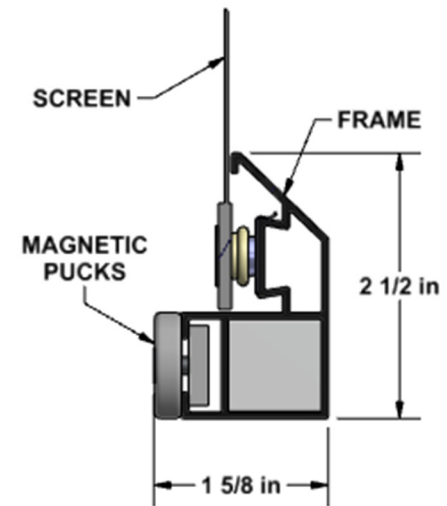

Cima Fixed Frame 16:9 Format

Diagonal (A)	Image Height (B)	Image Width (C)	Overall Height (D)	Overall Width (E)	Screen Weight
100"	49"	87"	54"	92"	40 lbs
110"	54"	96"	59"	101"	45 lbs
123"	60"	107"	65"	112"	55 lbs
135"	66"	118"	71"	123"	60 lbs
150"	73.5"	130.75"	78.5"	135.75"	70 lbs
165"	80.75"	143.75"	85.75"	148.75"	85 lbs
188"	92"	164"	97"	169"	105 lbs

SIDE VIEW

FRONT VIEW

Diagonal	Hanging Bar Length (F)
100"	49.5"
110"	65.5"
123"	65.5"
135"	65.5"
150"	97.5"
165"	97.5"
188"	97.5"

BACK VIEW

TOP FRAME

BOTTOM FRAME

Diagonal	Shipping Crate Length (G)	Shipping Weight
100"	98"	50 lbs
110"	107"	55 lbs
123"	118"	65 lbs
135"	129"	70 lbs
150"	141.75"	80 lbs
165"	154.75"	95 lbs
188"	175"	115 lbs