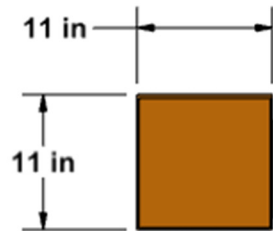

Cima Fixed Frame 16:9 Format

Diagonal (A)	Image Height (B)	Image Width (C)	Overall Height (D)	Overall Width (E)	Screen Weight
100"	49"	87"	54"	92"	40 lbs
110"	54"	96"	59"	101"	45 lbs
123"	60"	107"	65"	112"	55 lbs
135"	66"	118"	71"	123"	60 lbs
150"	73.5"	130.75"	78.5"	135.75"	70 lbs
165"	80.75"	143.75"	85.75"	148.75"	85 lbs
188"	92"	164"	97"	169"	105 lbs

SIDE VIEW

FRONT VIEW

Diagonal	Hanging Bar Length (F)
100"	49.5"
110"	65.5"
123"	65.5"
135"	65.5"
150"	97.5"
165"	97.5"
188"	97.5"

BACK VIEW

TOP FRAME

BOTTOM FRAME

Diagonal	Shipping Crate Length (G)	Shipping Weight
100"	98"	50 lbs
110"	107"	55 lbs
123"	118"	65 lbs
135"	129"	70 lbs
150"	141.75"	80 lbs
165"	154.75"	95 lbs
188"	175"	115 lbs