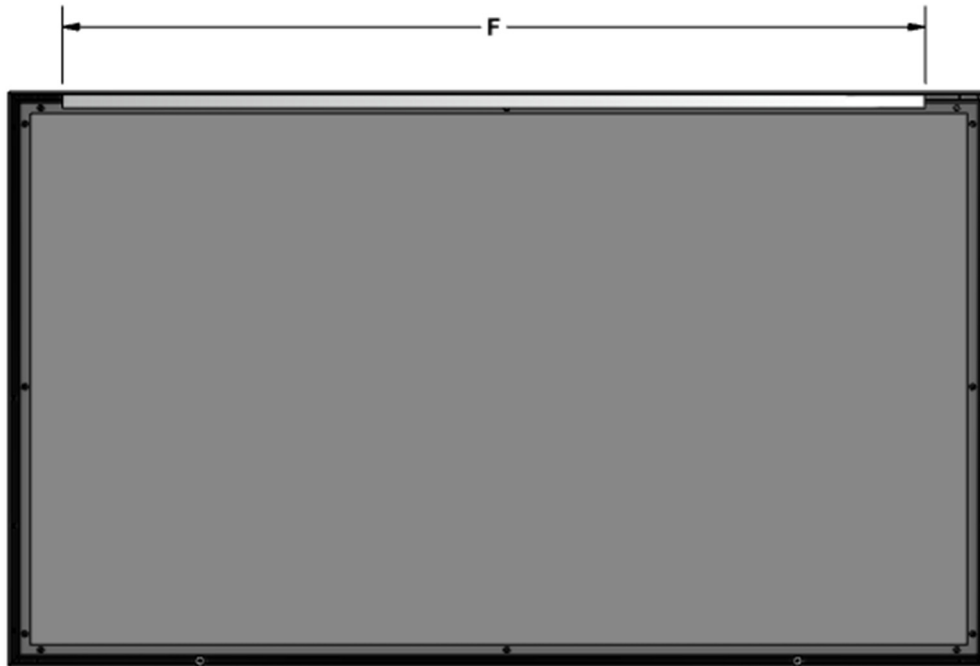

Cima Fixed Frame 16:9 Format

Diagonal (A)	Image Height (B)	Image Width (C)	Overall Height (D)	Overall Width (E)	Screen Weight
100"	49"	87"	54"	92"	40 lbs
110"	54"	96"	59"	101"	45 lbs
123"	60"	107"	65"	112"	55 lbs
135"	66"	118"	71"	123"	60 lbs
150"	73.5"	130.75"	78.5"	135.75"	70 lbs
165"	80.75"	143.75"	85.75"	148.75"	85 lbs
188"	92"	164"	97"	169"	105 lbs

SIDE VIEW

FRONT VIEW

Diagonal	Hanging Bar Length (F)
100"	49.5"
110"	65.5"
123"	65.5"
135"	65.5"
150"	97.5"
165"	97.5"
188"	97.5"

BACK VIEW

TOP FRAME

BOTTOM FRAME

Diagonal	Shipping Crate Length (G)	Shipping Weight
100"	98"	50 lbs
110"	107"	55 lbs
123"	118"	65 lbs
135"	129"	70 lbs
150"	141.75"	80 lbs
165"	154.75"	95 lbs
188"	175"	115 lbs