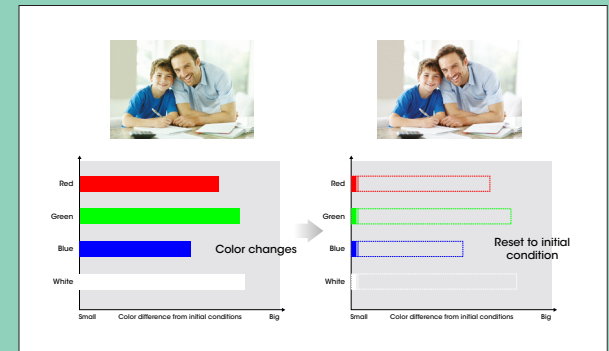

Auto Calibration

(VPL-VW5000ES and VPL-VW550ES)

After extended periods, colour can be automatically calibrated to the original factory condition. There's no need for extra calibration equipment or cameras; a built-in colour sensor stores all the necessary information.

HSV manual Colour Correction

(All models)

A correction tool allows you to adjust the hue, saturation, and brightness of each colour to get exactly the picture you want.