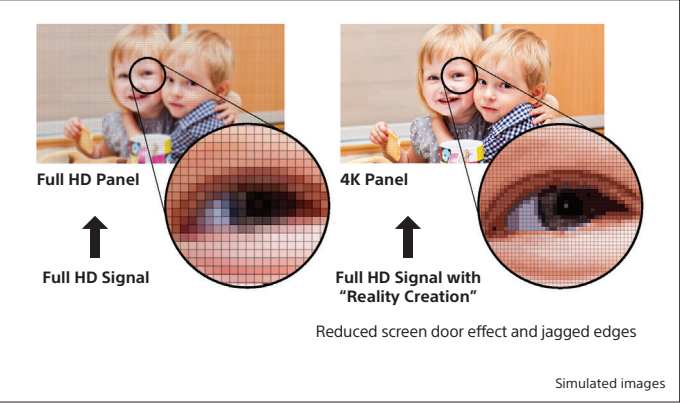

4K HDR: the ultimate,

See the truly bigger picture with 4K HDR. You'll see the movie the director intended you to see – every detail, every texture, every tone.

4 home projector range - 4K

fully immersive visual experience

4K native resolution: no compromise

Our 4K Home Cinema projectors offer 4096 x 2160 resolution, more than four times the resolution of Full HD. The 4K SXRD panels have been developed by Sony using 4K technology from our professional cinema projectors. They deliver a native 4K picture with no electronic enhancement of pixels.

Reality Creation 4K upscaling of Full HD content

In addition to supporting 4K native resolution, our 4K projectors also feature Reality Creation, an exclusive Super Resolution upscaler. It dramatically enhances high definition 1080p content, so you'll get the most from your existing Blu-ray Disc™ libraries at home. For greater versatility, it can also display Full HD, 3D and even 4K upscaling of 3D movies.

Advanced SXRD panels for truly cinematic 4K and Full HD resolution

Highly developed SXRD panels produce an ultra-smooth native picture by dramatically reducing the space between pixels at a super-fast speed.