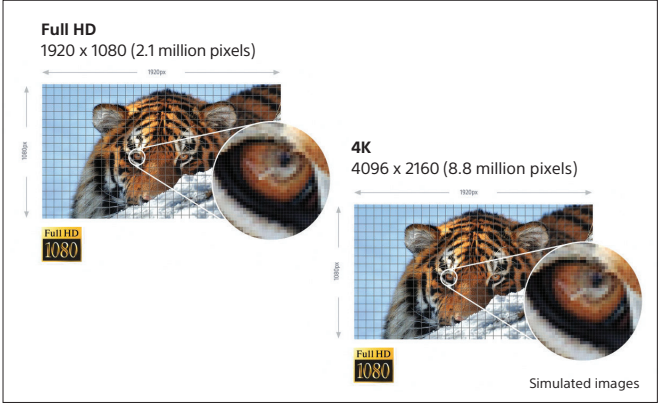

fully immersive visual experience

4K native resolution: no compromise

Our 4K Home Cinema projectors offer 4096 x 2160 resolution, more than four times the resolution of Full HD. The 4K SXRD panels have been developed by Sony using 4K technology from our professional cinema projectors. They deliver a native 4K picture with no electronic enhancement of pixels.

Reality Creation 4K upscaling of Full HD content

In addition to supporting 4K native resolution, our 4K projectors also feature Reality Creation, an exclusive Super Resolution upscaler. It dramatically enhances high definition 1080p content, so you'll get the most from your existing Blu-ray Disc™ libraries at home. For greater versatility, it can also display Full HD, 3D and even 4K upscaling of 3D movies.

High Dynamic Range (HDR)

View a wider range of brightness levels with HDR, the emerging video format that allows content creators to expand their range of creativity. HDR content is now available from major video service providers like Netflix and Amazon Instant Video soon. (VPL-VW5000ES, VPL-VW550ES and VPL-VW320ES)