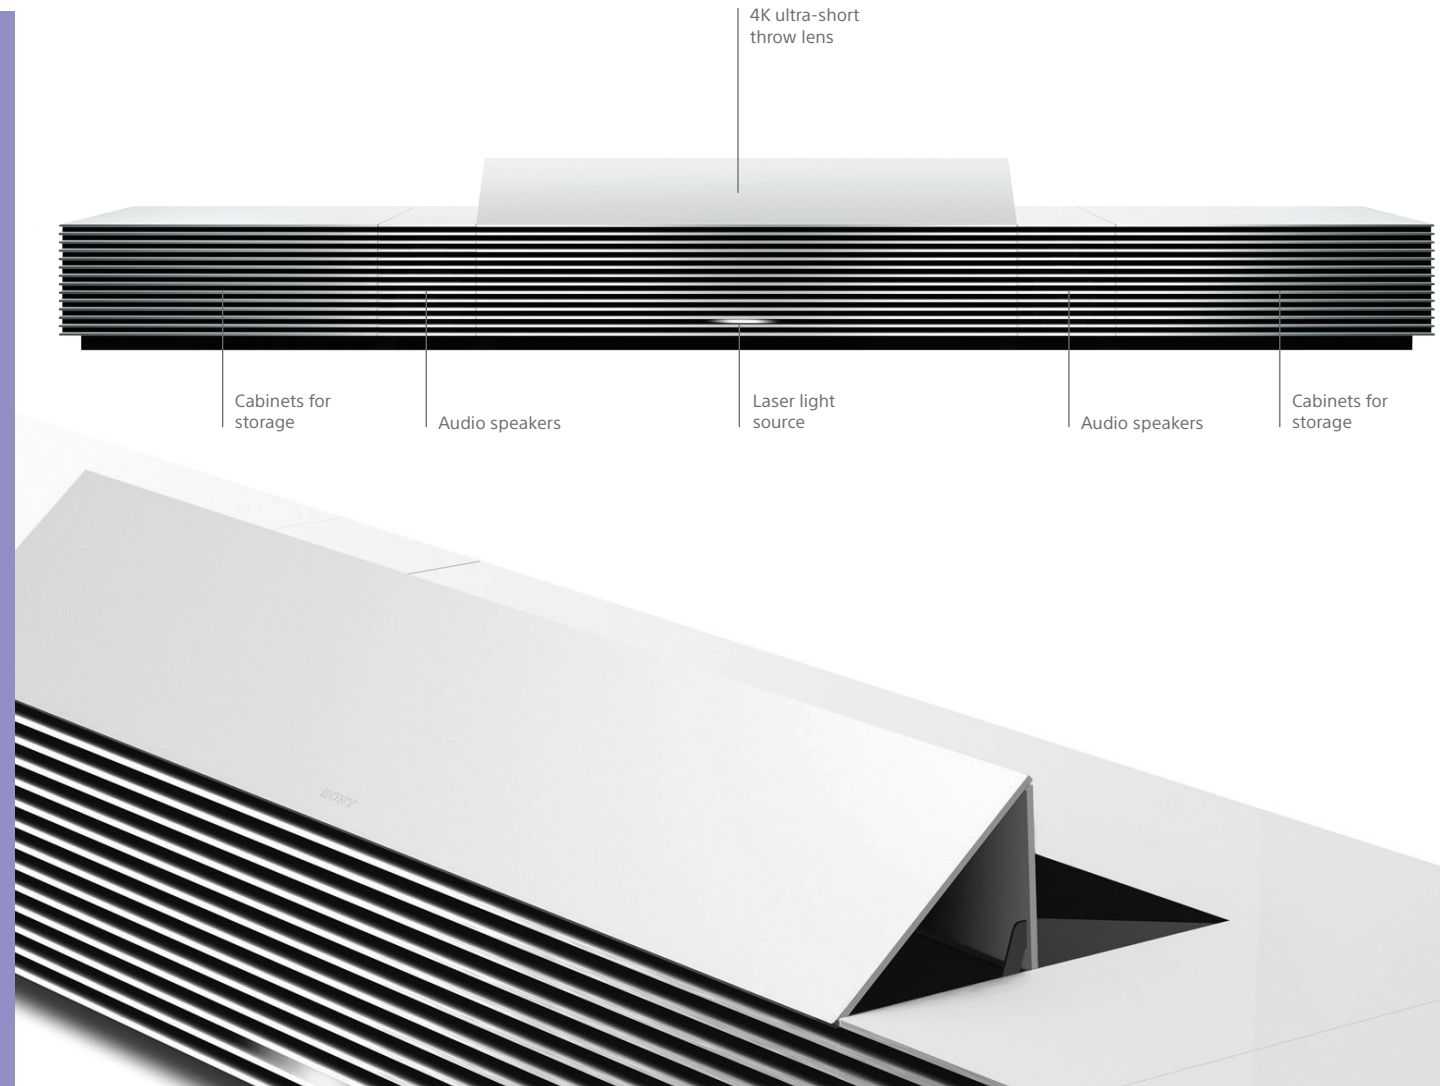

LSPX-W1S

Life Space UX: LSPX-W1S 4K Ultra Short Throw Projector.

Turn your wall into a life-size window to another world. Be moved by scenery, art, movies, or sports with an expansive 147-inch image and 4x the clarity of Full HD.

Bring the world of premium entertainment right into your living space with the Sony Life Space UX 4K projector that delivers a stunningly detailed picture. Enjoy movies, concerts, art, and more. Your imagination is just the start.

Key Features:

- High brightness: 2,000 lumens
- Laser light source for 20,000 hours of virtually maintenance-free operation without the need for a lamp exchange
- 4K, ultra-short-throw
- Sleek, aluminum design
- Hand made furniture designed by Yusuke Tsujita
- 40 W + 40 W Audio