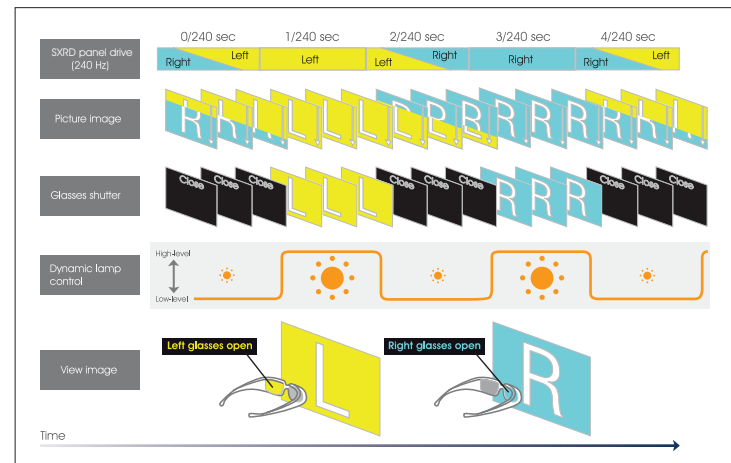

Built-in IR 3D transmitter

For greater convenience, the VPL-VW1100ES has an IR transmitter built in, eliminating the need for extra cabling and reducing set-up time.

	VPL-VW1100ES	VPL-VW5000ES/ VPL-VW550ES/ VPL-VW320ES/ VPL-HW65ES/ VPL-HW45ES/ VPL-GTZ1/ LSPX-W1S
Built In	IR	RF
External (optional accessory)	IR/RF	N/A

Separate 2D and 3D modes

As well as automatically recognising 2D and 3D content, our home cinema projectors allow you to pre-select from a range of viewing options: Standard, Dynamic, Cinema, Game and Photo.