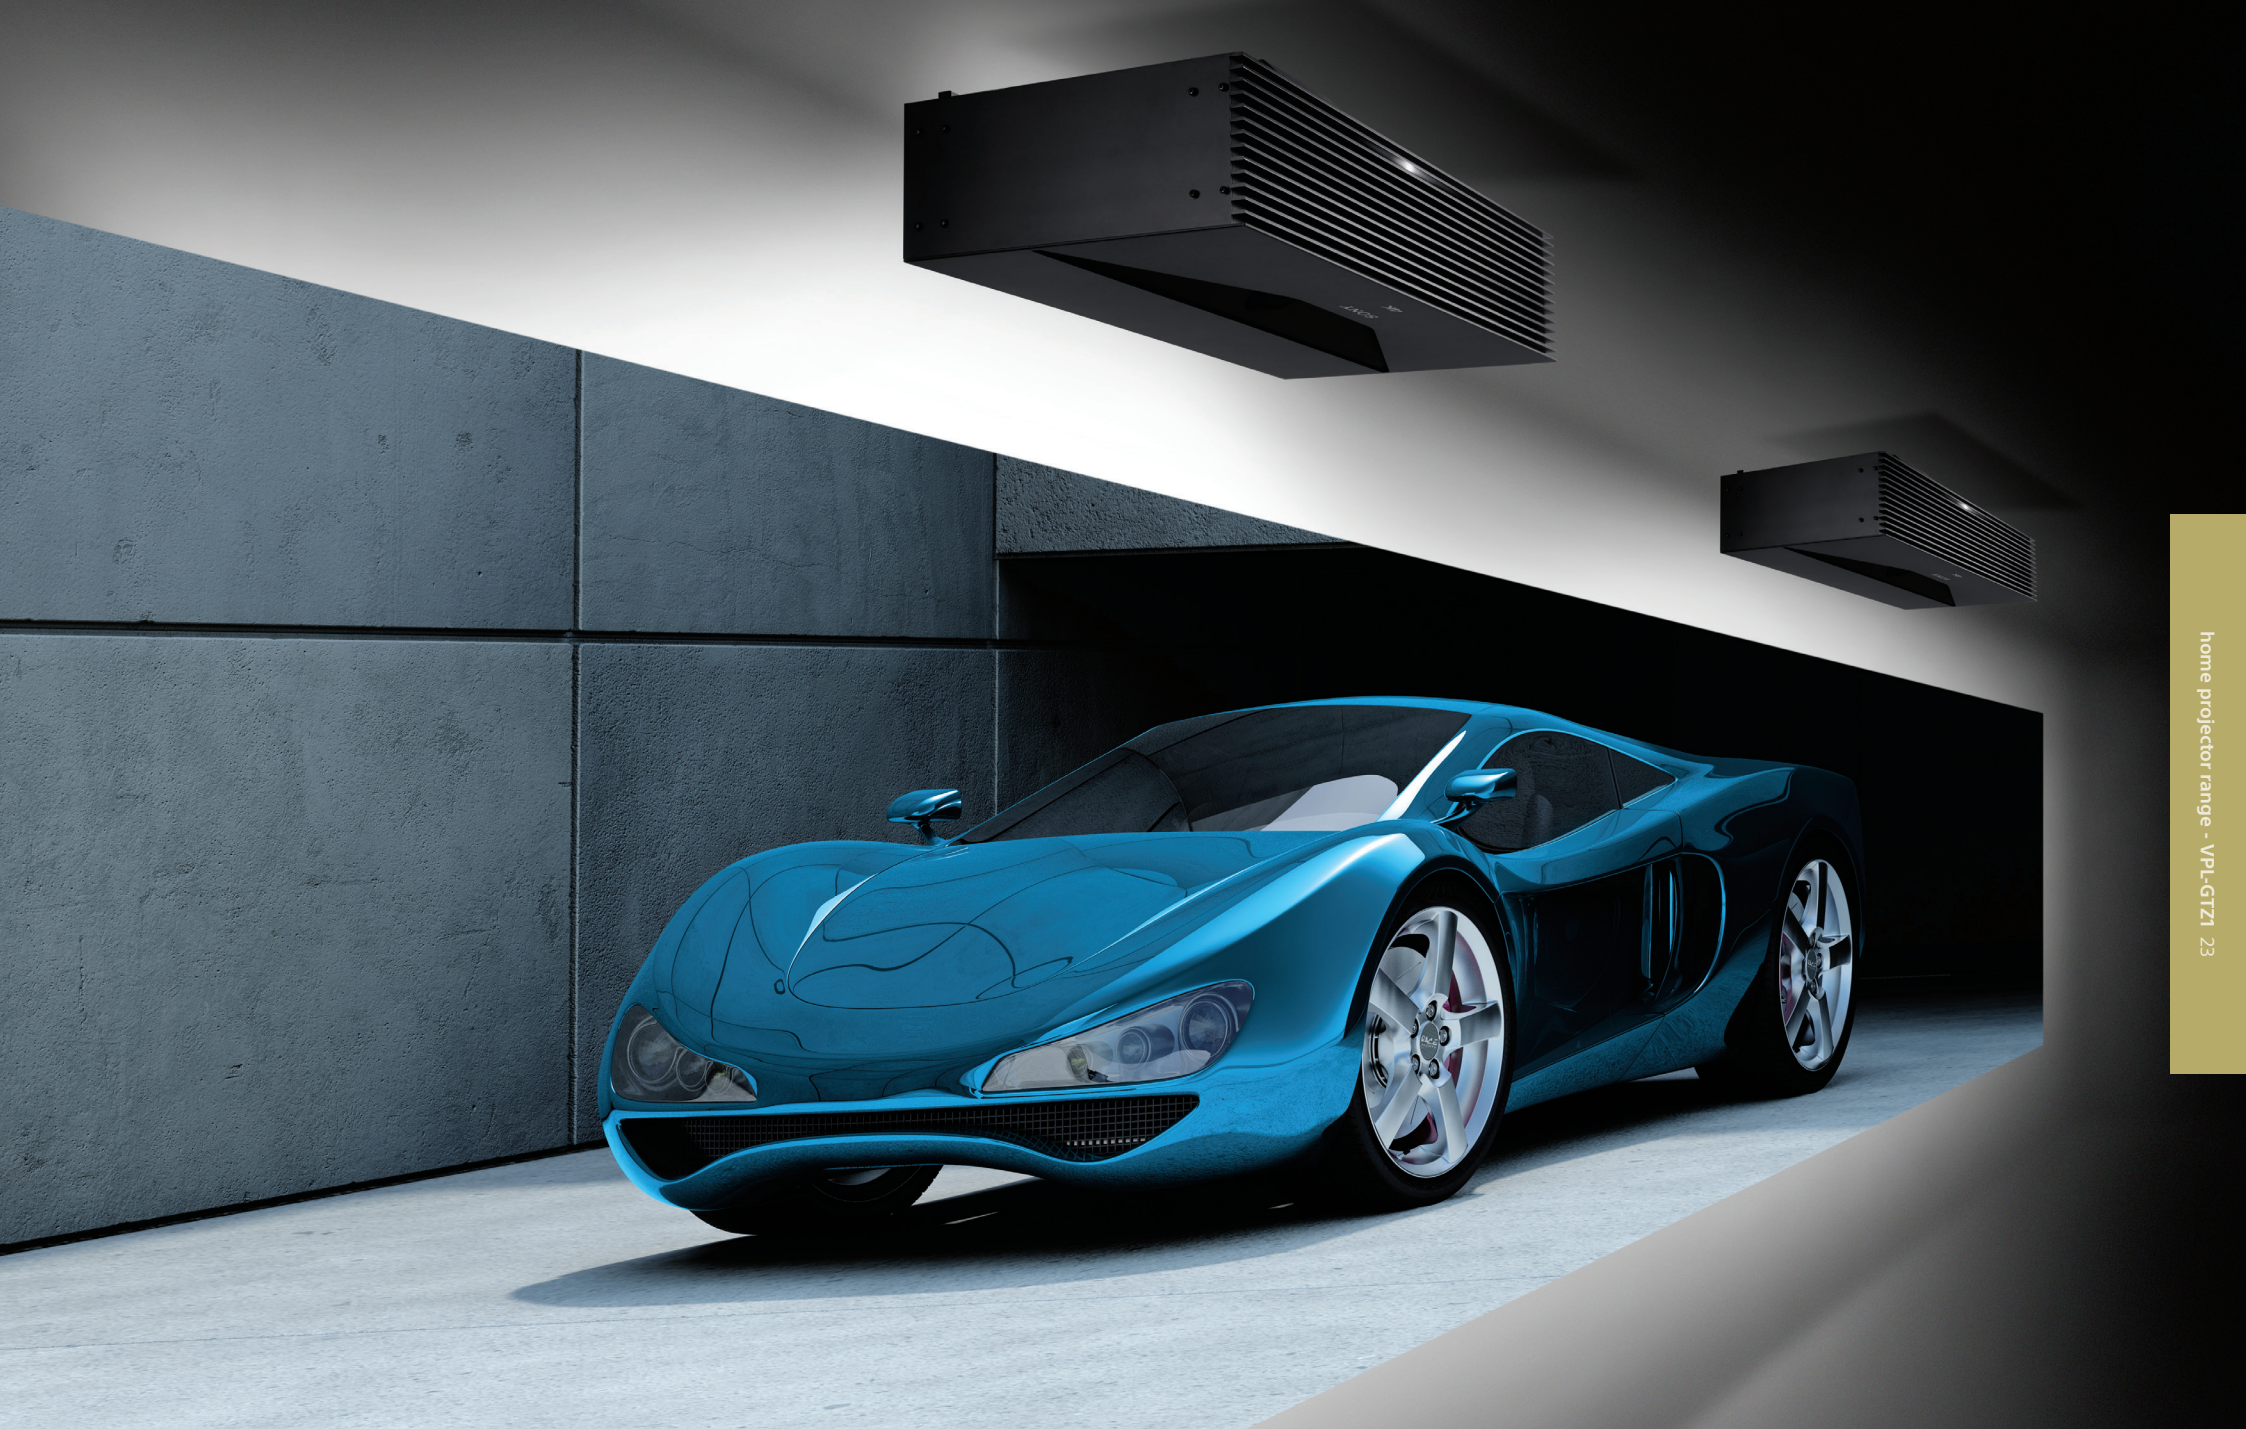

home projector range - VPL-GTZ1 23

HDMI

TRILUMINOS
DISPLAY

24P
TRUE
CINEMA

4K

SXRD

DFI Dark Frame Insertion
Motionflow

3D
World
Created by Sony