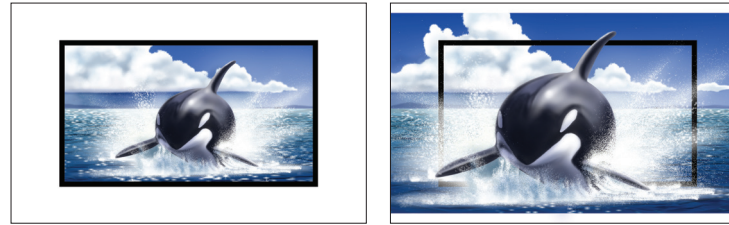

2D to 3D conversion

Sony is leading the way with an ever-growing selection of movies, sports and TV programmes in 4K and Full HD 3D detail. Our 3D projectors also convert 2D pictures into 3D, so you can enjoy a classic movie in a whole new dimension.