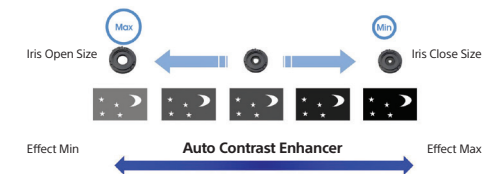

Without Advanced Iris3

With Advanced Iris3

Advanced Iris3 for optimum dynamic contrast*

Don't miss out on the detail in dark scenes. Advanced Iris3 technology works like the human eye to produce the optimum dynamic contrast for the picture. The impact on image quality makes a real difference to your film picture, making your home truly feel like a cinema.