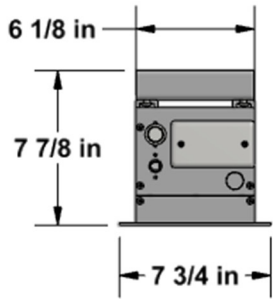

Cima Above Ceiling 16:9 Format

Diagonal (A)	Image Height (B)	Image Width (C)	Overall Length (D)	Top Masking (E)	Side Masking (F)	Bottom Masking (G)	Batten Length (H)	Screen Deploy (J)	Screen Weight
100"	49"	87"	110"	6"	5"	2"	99"	58.625"	85 lbs
110"	54"	96"	119"	6"	5"	2"	108"	63.625"	90 lbs
123"	60"	107"	130"	6"	5"	2"	119"	69.625"	100 lbs
135"	66"	118"	141"	6"	5"	2"	130"	75.625"	110 lbs
100"	49"	87"	110"	12"	5"	2"	99"	64.625"	90 lbs
110"	54"	96"	119"	12"	5"	2"	108"	69.625"	95 lbs
123"	60"	107"	130"	12"	5"	2"	119"	75.625"	105 lbs
135"	66"	118"	141"	12"	5"	2"	130"	81.625"	120 lbs

Diagonal	Case Length (K)	Rough Opening Length (L)	Mounting Hole Spacing (M)
100"	108.5"	109" ± 0.25"	104"
110"	117.5"	118" ± 0.25"	113"
123"	128.5"	129" ± 0.25"	124"
135"	139.5"	140" ± 0.25"	135"

ISO DETAIL VIEW
(NOT TO SCALE)

6 3/4 ± 1/4 in
ROUGH OPENING

SIDE VIEW
(NOT TO SCALE)

FRONT VIEW
(SCREEN NOT SHOWN)