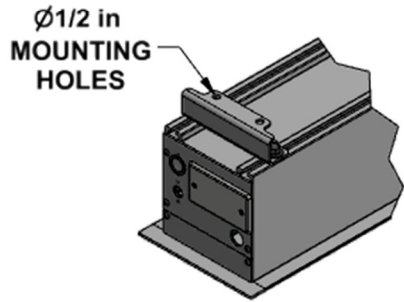

Cima Above Ceiling 16:9 Format

Diagonal (A)	Image Height (B)	Image Width (C)	Overall Length (D)	Top Masking (E)	Side Masking (F)	Bottom Masking (G)	Batten Length (H)	Screen Deploy (J)	Screen Weight
100"	49"	87"	110"	6"	5"	2"	99"	58.625"	85 lbs
110"	54"	96"	119"	6"	5"	2"	108"	63.625"	90 lbs
123"	60"	107"	130"	6"	5"	2"	119"	69.625"	100 lbs
135"	66"	118"	141"	6"	5"	2"	130"	75.625"	110 lbs
100"	49"	87"	110"	12"	5"	2"	99"	64.625"	90 lbs
110"	54"	96"	119"	12"	5"	2"	108"	69.625"	95 lbs
123"	60"	107"	130"	12"	5"	2"	119"	75.625"	105 lbs
135"	66"	118"	141"	12"	5"	2"	130"	81.625"	120 lbs

Diagonal	Case Length (K)	Rough Opening Length (L)	Mounting Hole Spacing (M)
100"	108.5"	109" ± 0.25"	104"
110"	117.5"	118" ± 0.25"	113"
123"	128.5"	129" ± 0.25"	124"
135"	139.5"	140" ± 0.25"	135"

ISO DETAIL VIEW
(NOT TO SCALE)

6 3/4 ± 1/4 in
ROUGH OPENING

SIDE VIEW
(NOT TO SCALE)

FRONT VIEW
(SCREEN NOT SHOWN)