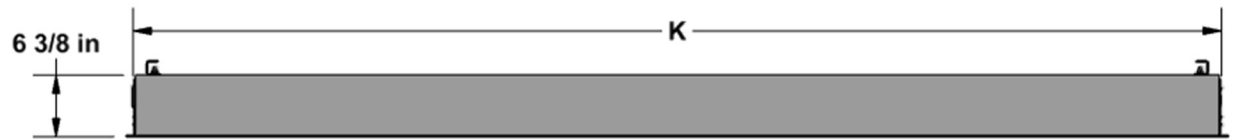

Cima Above Ceiling 16:9 Format

Diagonal (A)	Image Height (B)	Image Width (C)	Overall Length (D)	Top Masking (E)	Side Masking (F)	Bottom Masking (G)	Batten Length (H)	Screen Deploy (J)	Screen Weight
100"	49"	87"	110"	6"	5"	2"	99"	58.625"	85 lbs
110"	54"	96"	119"	6"	5"	2"	108"	63.625"	90 lbs
123"	60"	107"	130"	6"	5"	2"	119"	69.625"	100 lbs
135"	66"	118"	141"	6"	5"	2"	130"	75.625"	110 lbs
100"	49"	87"	110"	12"	5"	2"	99"	64.625"	90 lbs
110"	54"	96"	119"	12"	5"	2"	108"	69.625"	95 lbs
123"	60"	107"	130"	12"	5"	2"	119"	75.625"	105 lbs
135"	66"	118"	141"	12"	5"	2"	130"	81.625"	120 lbs

Diagonal	Case Length (K)	Rough Opening Length (L)	Mounting Hole Spacing (M)
100"	108.5"	109" ± 0.25"	104"
110"	117.5"	118" ± 0.25"	113"
123"	128.5"	129" ± 0.25"	124"
135"	139.5"	140" ± 0.25"	135"

ISO DETAIL VIEW
(NOT TO SCALE)

6 3/4 ± 1/4 in
ROUGH OPENING

SIDE VIEW
(NOT TO SCALE)

FRONT VIEW
(SCREEN NOT SHOWN)