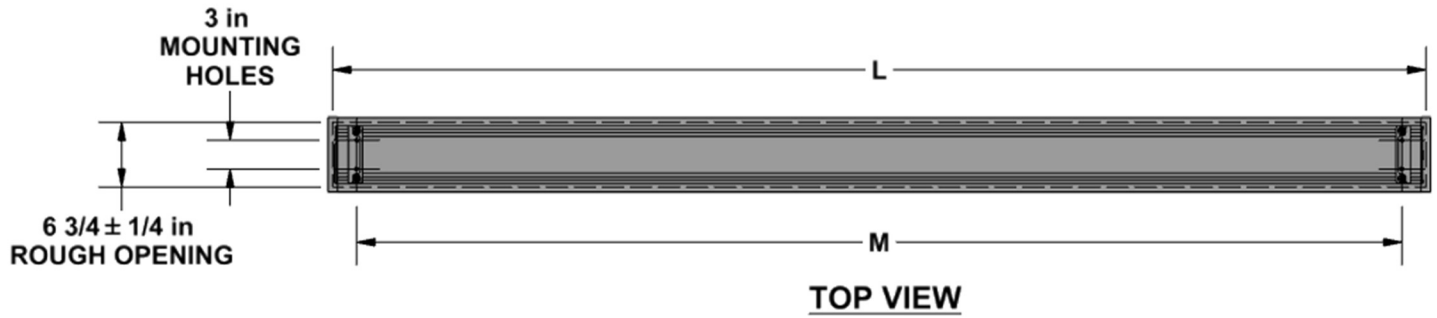

Cima Above Ceiling 16:9 Format

Diagonal (A)	Image Height (B)	Image Width (C)	Overall Length (D)	Top Masking (E)	Side Masking (F)	Bottom Masking (G)	Batten Length (H)	Screen Deploy (J)	Screen Weight
100"	49"	87"	110"	6"	5"	2"	99"	58.625"	85 lbs
110"	54"	96"	119"	6"	5"	2"	108"	63.625"	90 lbs
123"	60"	107"	130"	6"	5"	2"	119"	69.625"	100 lbs
135"	66"	118"	141"	6"	5"	2"	130"	75.625"	110 lbs
100"	49"	87"	110"	12"	5"	2"	99"	64.625"	90 lbs
110"	54"	96"	119"	12"	5"	2"	108"	69.625"	95 lbs
123"	60"	107"	130"	12"	5"	2"	119"	75.625"	105 lbs
135"	66"	118"	141"	12"	5"	2"	130"	81.625"	120 lbs

Diagonal	Case Length (K)	Rough Opening Length (L)	Mounting Hole Spacing (M)
100"	108.5"	109" ± 0.25"	104"
110"	117.5"	118" ± 0.25"	113"
123"	128.5"	129" ± 0.25"	124"
135"	139.5"	140" ± 0.25"	135"

ISO DETAIL VIEW
(NOT TO SCALE)

6 3/4 ± 1/4 in
ROUGH OPENING

SIDE VIEW
(NOT TO SCALE)

FRONT VIEW
(SCREEN NOT SHOWN)