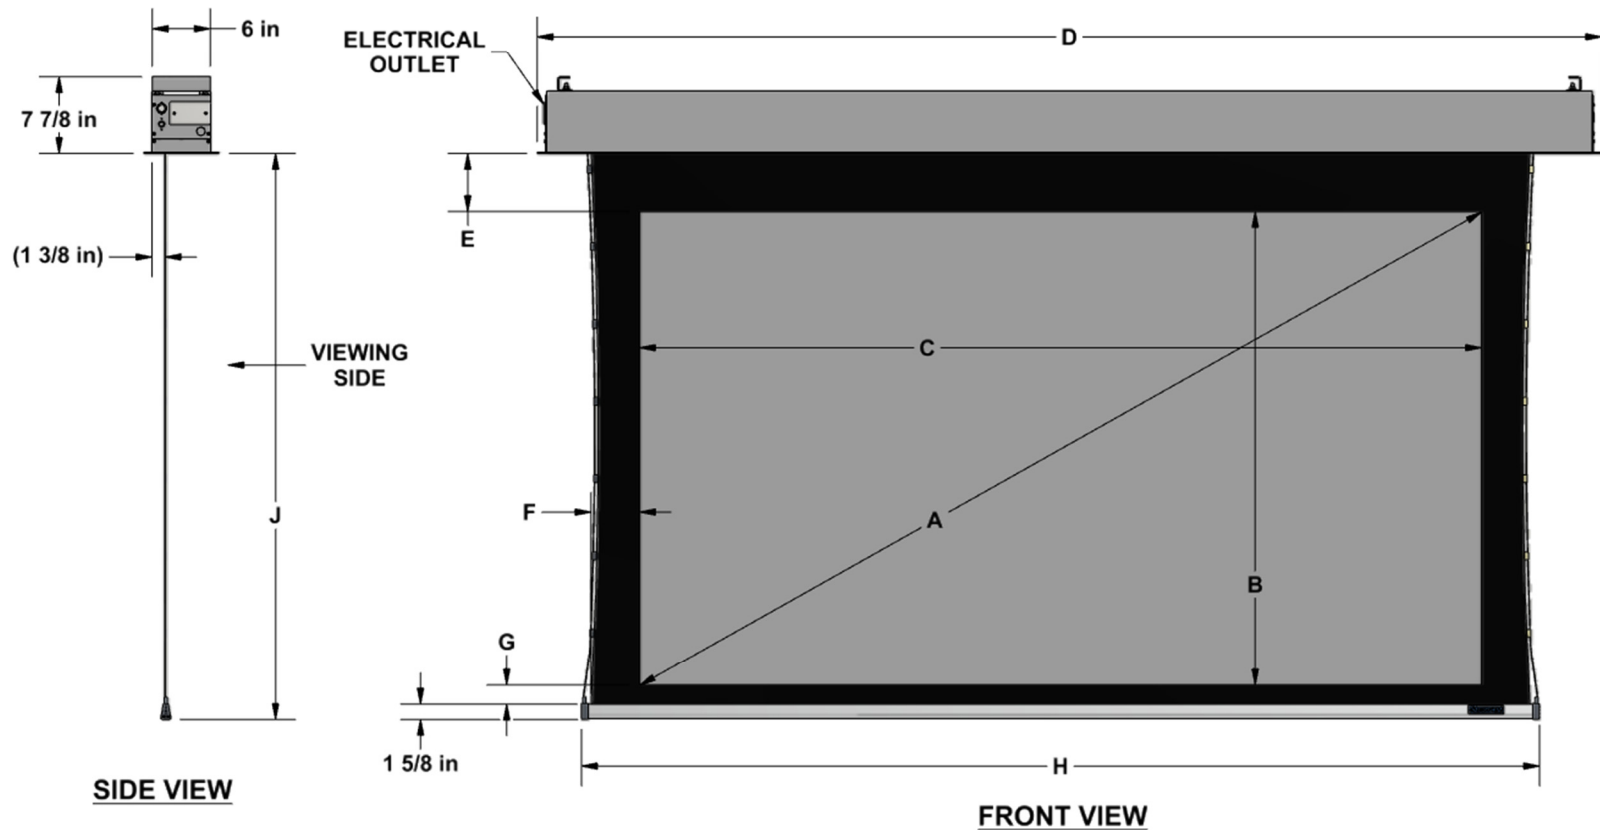

Cima Above Ceiling 16:9 Format

Diagonal (A)	Image Height (B)	Image Width (C)	Overall Length (D)	Top Masking (E)	Side Masking (F)	Bottom Masking (G)	Batten Length (H)	Screen Deploy (J)	Screen Weight
100"	49"	87"	110"	6"	5"	2"	99"	58.625"	85 lbs
110"	54"	96"	119"	6"	5"	2"	108"	63.625"	90 lbs
123"	60"	107"	130"	6"	5"	2"	119"	69.625"	100 lbs
135"	66"	118"	141"	6"	5"	2"	130"	75.625"	110 lbs
100"	49"	87"	110"	12"	5"	2"	99"	64.625"	90 lbs
110"	54"	96"	119"	12"	5"	2"	108"	69.625"	95 lbs
123"	60"	107"	130"	12"	5"	2"	119"	75.625"	105 lbs
135"	66"	118"	141"	12"	5"	2"	130"	81.625"	120 lbs

Diagonal	Case Length (K)	Rough Opening Length (L)	Mounting Hole Spacing (M)
100"	108.5"	109" ± 0.25"	104"
110"	117.5"	118" ± 0.25"	113"
123"	128.5"	129" ± 0.25"	124"
135"	139.5"	140" ± 0.25"	135"

ISO DETAIL VIEW
(NOT TO SCALE)

6 3/4 ± 1/4 in
ROUGH OPENING

SIDE VIEW
(NOT TO SCALE)

FRONT VIEW
(SCREEN NOT SHOWN)